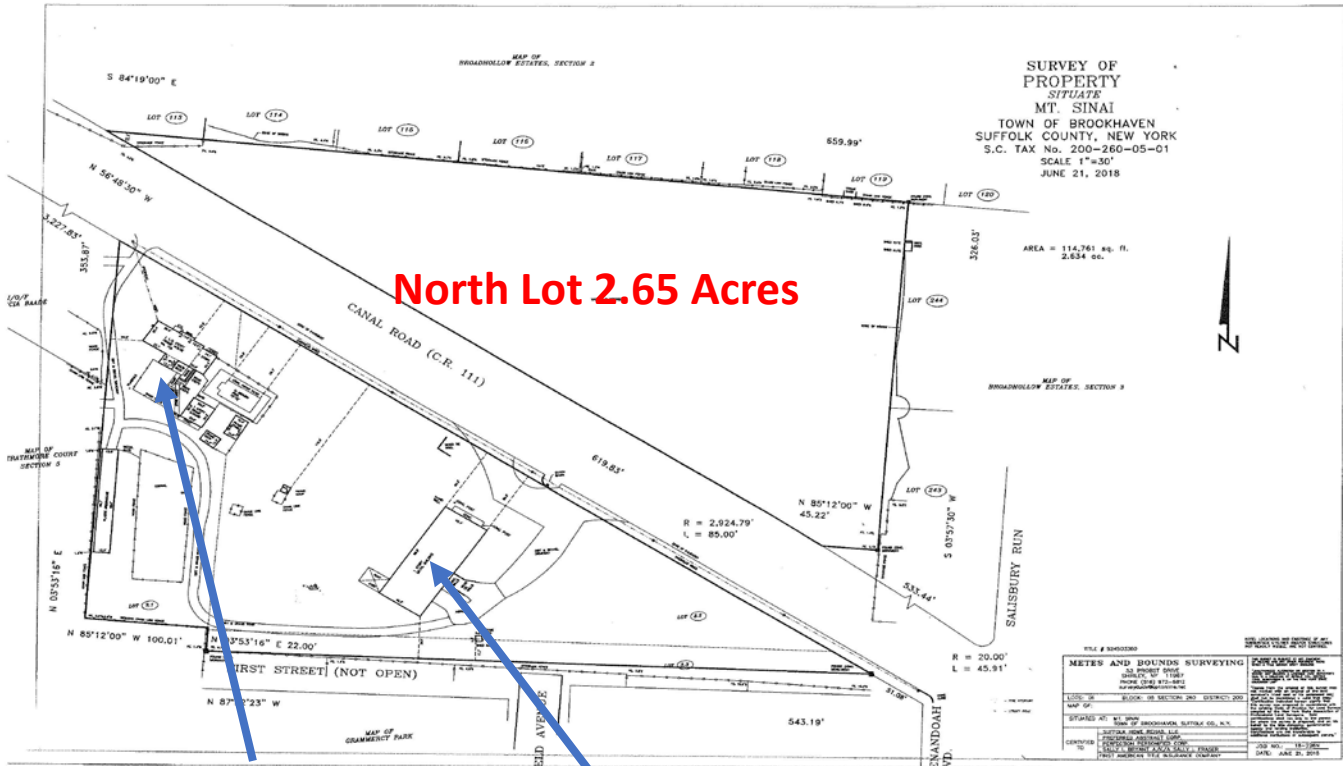

- .Two separate properties with over 750ft of frontage on Canal Rd.**
- .Existing 4,000 Sq Ft., Barn and a single family home.**
- . Each lot can be sold separately. 2.8 Acres + 2.5 Acres**
- .Can also offer the South site without the home on 2 acres**
- . upscale neighborhood**
- .Close to Hospitals, Port Jefferson, Golf Courses, Major Retail on 347.**
- .High visibility with excellent road front signage.**
- .Can be Zoned for Medical Offices & Professional Offices or Multi Family,**

## Rare Opportunity over 5.4 Acres On Sewers

### For Sale

Single Family Home

4,000 sq ft Barn

Survey & Site Plan details

**N. Lot is Mt. Sinai, S. Lot is Coram**

**Town of Brookhaven, NY**

- .North Lot is 114,761 sq ft.
- .Wooded lot No structures whatsoever on North Lot.
- . Each lot can be sold separately. 2.65 Acres + 2.75 Acres
- .upscale Mt. Sinai Neighborhood
- .South Lot is 119,951 sq ft.
- .Improved with a single family home and a 4,000 sq ft barn.
- . Lot is mostly cleared and ready for redevelopment
- .Sewer access manhole is 100ft West of the North lot boundary